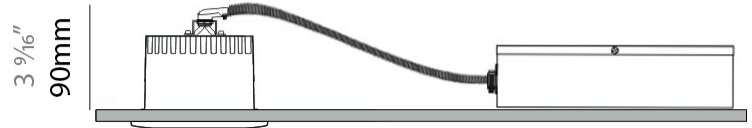

GENERAL

Series: Dixit
Subseries: Dixit RA8
Partner: Ivela
Division: Architectural
Installation: Recessed
Product Type: Downlight
Mounting Location: Ceiling
Light Distribution: Direct

PHYSICAL

Aperture Sizes - Downlights: 1"
Shape: Round
Diameter (mm): 80
Diameter (in): 3 1/4"
Height (mm): 50
Height (in): 1 15/16"
Min. Recessing Depth (mm): 90
Min. Recessing Depth (in): 3 9/16"
Weight (kg): 0.4
Weight (lbs): 0.88
Diffuser: Clear Polycarbonate
Fixture Finish: MWH
Fixture Material: Aluminum Die Cast
Cut-out Measurements: 70mm / 2 3/4"

ELECTRICAL

Lamp Type: LED
Total Output Wattage (W): 5.5 / 8.5
Dimming: Tri-Mode (Non-Dimming and Phase Dimming (120Vac only) and 0-10V Dimming)
Driver Included: No
Driver Location: Recessed Housing
Driver Type: Constant Current - Universal
Driver Class: Class 2
Input Voltage (V): 120 - 277
Constant Current (mA): 350 / 500

LED

Number of LEDs: 1
Color Temperature (°K): 2700 / 3000 / 3500 / 4000
Max. Delivered Lumen (lm): 501 / 638
CRI: >90 CRI
Efficiency (%): 91
Lamp Life (hrs): 50000

OPTICAL

Reflector: Mirror-metallized thermoplastic material
Optic: 26
Beam Angle: Symmetric
Adjustability: Fixed
Upon Request: Optic 45° (mirror-metallized) / 65° (white)

RATINGS AND CERTIFICATIONS

Certified By: CSA Certified to UL and CSA Standards
IP rating: IP44
IK Rating: IK08