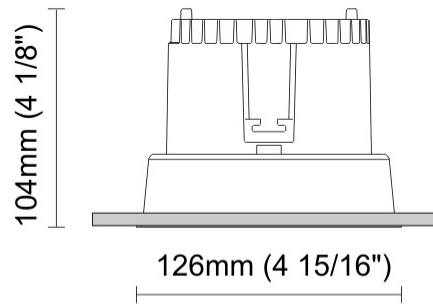

GENERAL

Series: Dixit
Subseries: Dixit RA11
Partner: Ivela
Division: Architectural
Installation: Recessed
Product Type: Downlight
Mounting Location: Ceiling
Light Distribution: Direct

PHYSICAL

Aperture Sizes - Downlights: 4"
Shape: Round
Diameter (mm): 126
Diameter (in): 4 15/16
Height (mm): 104
Height (in): 4 1/8
Min. Recessing Depth (mm): 144
Min. Recessing Depth (in): 5 11/16
Weight (kg): 0.6
Weight (lbs): 1.32
Diffuser: Clear Polycarbonate
Fixture Finish: MWH
Fixture Material: Aluminum Die Cast
Cut-out Measurements: 122mm / 4 13/16"

ELECTRICAL

Lamp Type: LED
Total Output Wattage (W): 12 / 18 / 26
Dimming: Tri-Mode (Non-Dimming and Phase Dimming (120Vac only) and 0-10V Dimming)
Driver Included: No
Driver Location: Recessed Housing
Driver Type: Constant Current - Universal
Driver Class: Class 2
Input Voltage (V): 120 - 277
Constant Current (MA): 350 / 500 / 700

LED

Number of LEDs: 1
Color Temperature (°K): 2700 / 3000 / 4000
Max. Delivered Lumen (lm): 1513 - 1602 / 2092 - 2180 / 2759 - 2848
CRI: >85 CRI
Efficiency (%): 89
Lamp Life (hrs): 50000
Upon Request: 3500K upon request

OPTICAL

Optic°: 55
Adjustability: Fixed
Upon Request: Optic 18° or 30° (mirror-metallized) / 70° (white)

RATINGS AND CERTIFICATIONS

Certified By: Certified for North American Standards
IP rating: IP43
IK Rating: IK08
Glare Rating: ≤ 19