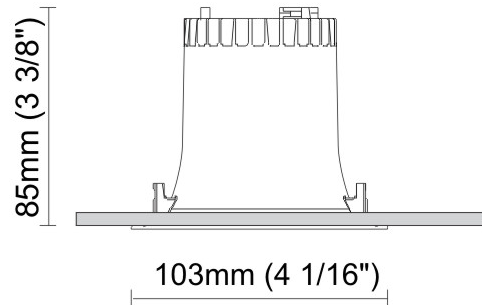

1. To build a product code in our configurator select the specify button on the base model # product page
2. To build a manual product code on this datasheet choose from the options listed below in blue font and add the suffix to the base model #

GENERAL

Series: Dixit
Subseries: Dixit RA8
Partner: Ivela
Division: Architectural
Installation: Recessed
Product Type: Downlight
Mounting Location: Ceiling
Light Distribution: Direct

PHYSICAL

Aperture Sizes - Downlights: 4"
Shape: Round
Diameter (mm): 103
Diameter (in): 4 1/16
Height (mm): 85
Height (in): 3 3/8
Min. Recessing Depth (mm): 125
Min. Recessing Depth (in): 4 15/16
Weight (kg): 0.3
Weight (lbs): 0.66
Diffuser: Clear Polycarbonate
Fixture Finish: MWH
Fixture Material: Aluminum Die Cast
Cut-out Measurements: 96mm / 3 3/4"

ELECTRICAL

Lamp Type: LED
Total Output Wattage (W): 9 / 12
Dimming: Tri-Mode (Non-Dimming and Phase Dimming (120Vac only) and 0-10V Dimming)
Driver Included: No
Driver Location: Recessed Housing
Driver Type: Constant Current - Universal
Driver Class: Class 2
Input Voltage (V): 120 - 277
Constant Current (MA): 250 / 350

LED

Number of LEDs: 1
Color Temperature (°K): 2700 / 3000
Max. Delivered Lumen (lm): 1096 / 1447
CRI: >90 CRI
Efficiency (%): 73
Lamp Life (hrs): 50000
Upon Request: 3500K upon request

OPTICAL

Optic°: 26
Adjustability: Fixed

RATINGS AND CERTIFICATIONS

Certified By: Certified for North American Standards
IP rating: IP43

103mm (4 1/16")

Ø96mm
(3 3/4")