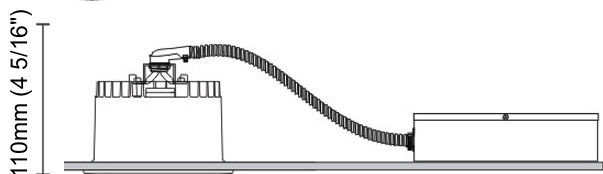

GENERAL

Series: Dixit
Subseries: Dixit RA11
Partner: Ivela
Division: Architectural
Installation: Recessed
Product Type: Downlight
Mounting Location: Ceiling
Light Distribution: Direct

PHYSICAL

Aperture Sizes - Downlights: 3"
Shape: Round
Diameter (mm): 110
Diameter (in): 4 ⁵/₁₆"
Height (mm): 70
Height (in): 2 ⁷/₄"
Min. Recessing Depth (mm): 110
Min. Recessing Depth (in): 4 ¹⁵/₁₆"
Weight (kg): 0.6
Weight (lbs): 1.32
Diffuser: Clear Polycarbonate
Fixture Finish: MWH
Fixture Material: Aluminum Die Cast
Cut-out Measurements: 100mm / 3 15/16"

ELECTRICAL

Lamp Type: LED
Total Output Wattage (W): 12 / 18 / 26
Dimming: Tri-Mode (Non-Dimming and Phase Dimming (120Vac only) and 0-10V Dimming)
Driver Included: No
Driver Location: Recessed Housing
Driver Type: Constant Current - Universal
Driver Class: Class 2
Input Voltage (V): 120 - 277
Constant Current (MA): 350 / 500 / 700

LED

Number of LEDs: 1
Color Temperature (*K): 2700 / 3000 / 4000
Max. Delivered Lumen (lm): 1513 / 2092 / 2759
CRI: >85 CRI
Efficiency (%): 89
Lamp Life (hrs): 50000
Upon Request: 3500K upon request

OPTICAL

Optic°: 55
Adjustability: Fixed
Upon Request: Optic 18° or 30° (mirror-metallized) / 70° (white)

RATINGS AND CERTIFICATIONS

Certified By: Certified for North American Standards
IP rating: IP43
IK Rating: IK08
Glare Rating: ≤ 19