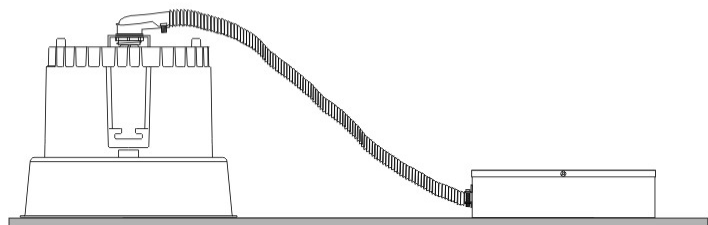

Ø122mm (4 13/16")