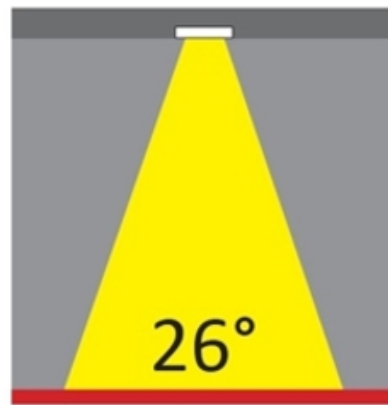

DIXIT RA8 RECESSED

A56069-

PROJECT	
TYPE	
SPECIFIER	
QUANTITY	
DATE	

	DP	DV	
Dimming	Phase	0-10V	
Color Temperature	27K 30K 35K 40K	2700K 3000K 3500K 4000K	K°

Order Example **K°**
L5XXXXXX-DV-30K
0-10V 3000K