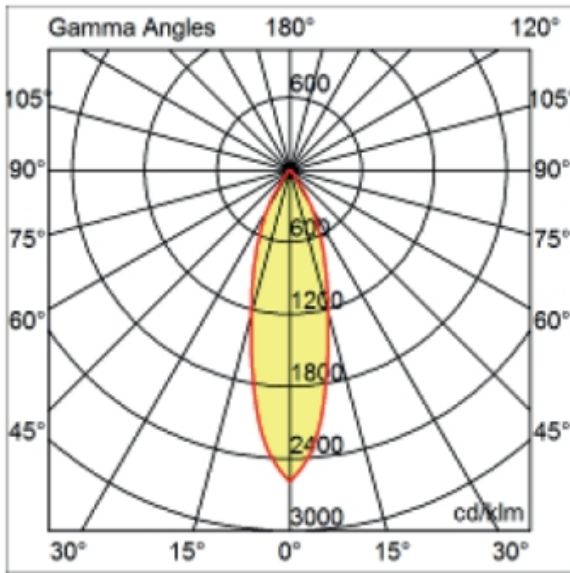

DIXIT RA8 RECESSED

A56069-

PROJECT	
TYPE	
SPECIFIER	
QUANTITY	
DATE	

	DP	DV	
Dimming	Phase	0-10V	
Color Temperature	27K 30K 35K 40K	2700K 3000K 3500K 4000K	K°

Order Example **K°**
L5XXXXXX-DV-30K
0-10V 3000K