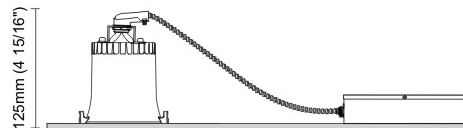

DIXIT RA8 RECESSED

A56077-

base number _____ Color _____
Temperature _____

1. To build a product code in our configurator select the specify button on the base model # product page
2. To build a manual product code on this datasheet choose from the options listed below in blue font and add the suffix to the base model #

GENERAL

Series: Dixit
Subseries: Dixit RA8
Partner: Ivela
Division: Architectural
Installation: Recessed
Product Type: Downlight
Mounting Location: Ceiling
Light Distribution: Direct

PHYSICAL

Aperture Sizes - Downlights: 4"
Shape: Round
Diameter (mm): 103
Diameter (in): 4 1/16
Height (mm): 85
Height (in): 3 3/8
Min. Recessing Depth (mm): 125
Min. Recessing Depth (in): 4 15/16
Weight (kg): 0.3
Weight (lbs): 0.66
Diffuser: Clear Polycarbonate
Fixture Finish: MWH
Fixture Material: Aluminum Die Cast
Cut-out Measurements: 96mm / 3 3/4"

ELECTRICAL

Lamp Type: LED
Total Output Wattage (W): 9 / 12
Dimming: Tri-Mode (Non-Dimming and Phase Dimming (120Vac only) and 0-10V Dimming)
Driver Included: No
Driver Location: Recessed Housing
Driver Type: Constant Current - Universal
Driver Class: Class 2
Input Voltage (V): 120 - 277
Constant Current (MA): 250 / 350

LED

Number of LEDs: 1
Color Temperature (°K): 2700 / 3000
Max. Delivered Lumen (lm): 1096 / 1447
CRI: >90 CRI
Efficiency (%): 73
Lamp Life (hrs): 50000
Upon Request: 3500K upon request

OPTICAL

Optic°: 26
Adjustability: Fixed

RATINGS AND CERTIFICATIONS

Certified By: Certified for North American Standards
IP rating: IP43

103mm (4 1/16")

Ø96mm
(3 3/4")