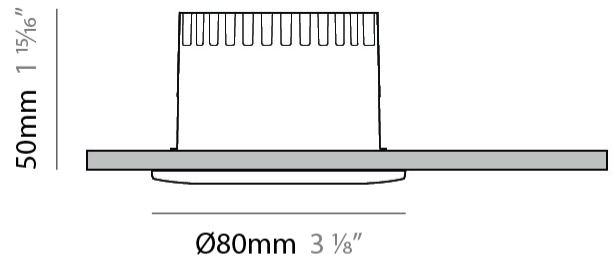

GENERAL

Series: Dixit
Subseries: Dixit RA8
Partner: Ivela
Division: Architectural
Installation: Recessed
Product Type: Downlight
Mounting Location: Ceiling
Light Distribution: Direct

PHYSICAL

Aperture Sizes - Downlights: 1"
Shape: Round
Diameter (mm): 80
Diameter (in): 3 1/4"
Height (mm): 50
Height (in): 1 15/16"
Min. Recessing Depth (mm): 90
Min. Recessing Depth (in): 3 9/16"
Weight (kg): 0.4
Weight (lbs): 0.88
Diffuser: Clear Polycarbonate
Fixture Finish: MWH
Fixture Material: Aluminum Die Cast
Cut-out Measurements: 70mm / 2 3/4"

ELECTRICAL

Lamp Type: LED
Total Output Wattage (W): 5.5 / 8.5
Dimming: Tri-Mode (Non-Dimming and Phase Dimming (120Vac only) and 0-10V Dimming)
Driver Included: No
Driver Location: Recessed Housing
Driver Type: Constant Current - Universal
Driver Class: Class 2
Input Voltage (V): 120 - 277
Constant Current (mA): 350 / 500

LED

Number of LEDs: 1
Color Temperature (°K): 2700 / 3000 / 3500 / 4000
Max. Delivered Lumen (lm): 501 / 638
CRI: >90 CRI
Efficiency (%): 91
Lamp Life (hrs): 50000

OPTICAL

Reflector: Mirror-metallized thermoplastic material
Optic: 26
Beam Angle: Symmetric
Adjustability: Fixed
Upon Request: Optic 45° (mirror-metallized) / 65° (white)

RATINGS AND CERTIFICATIONS

Certified By: CSA Certified to UL and CSA Standards
IP rating: IP44
IK Rating: IK08